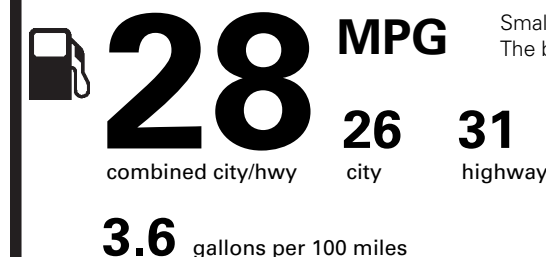

PRICE INFORMATION

BASE PRICE	\$28,605.00
TOTAL OPTIONS/OTHER	1,090.00
TOTAL VEHICLE & OPTIONS/OTHER	29,695.00
DESTINATION & DELIVERY	1,245.00

EPA DOT

Fuel Economy and Environment

Gasoline Vehicle

Fuel Economy

Small SUVs range from 16 to 120 MPG. The best vehicle rates 136 MPGe.

You save
\$250

in fuel costs over 5 years compared to the average new vehicle.

Annual fuel cost

\$1,450

Fuel Economy & Greenhouse Gas Rating (tailpipe only)