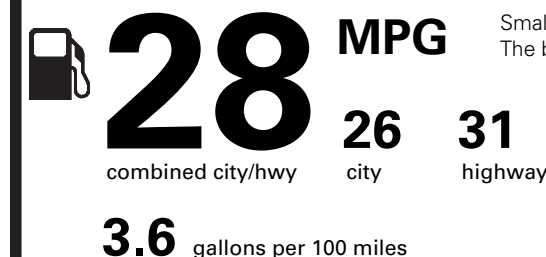

NO CHARGE

PRICE INFORMATION

BASE PRICE	\$26,385.00
TOTAL OPTIONS/OTHER	
TOTAL VEHICLE & OPTIONS/OTHER	26,385.00
DESTINATION & DELIVERY	1,245.00

EPA DOT Fuel Economy and Environment

Gasoline Vehicle

Fuel Economy

Small SUVs range from 16 to 120 MPG. The best vehicle rates 136 MPGe.

You save
\$250

in fuel costs over 5 years compared to the average new vehicle.

Annual fuel cost

\$1,450

Fuel Economy & Greenhouse Gas Rating (tailpipe only) Smog Rating (tailpipe only)